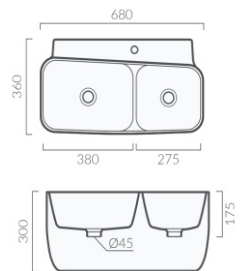

■ DSK45PS (Instant Heater)

Dimension:
397 x 380 x 330

■ SH30S/ SH15S/ SH10S

Dimension:
500 x 485 x 382

■ D3020VAI / D1520VAI

Dimension:
500 x 485 x 435

■ D30 - (20/30 Litres)

Dimension:
500 x 485 x 435

■ WH15SH/WH10SH/WH30SH

427 x 390 x 345

■ ELEMENT

AVAILABLE 15L/30L50L/100L

■ SH80V (80/100 Litres)
Dimension:
505 x 465 x 940

■ D30 - (2030 Litres)
Dimension:
500 x462 x 465

■ SH200VFM (300Litres)
Available: 150lt - 200lt up to 500 Litters
Dimension: 605 x 565 x 940

620x480x540mm

■ BANGKOK

680x490x840mm

■ **YOLK SEAT AND TANK**

SH-4109B

580x430x435mm

■ **9504**

490*450*340mm

Wall-hung Basin
Wall-hung Installation

■ **9505**

470*460*370mm

Wall-hung Basin
Wall-hung Installation

■ **A1007**

Wall-hung Basin
Size: 745x400x300mm
Vitreous china
Wall-hung installation

■ **A1009**

Wall-hung Basin
Size: 680x360x300mm
Vitreous china
Wall-hung installation