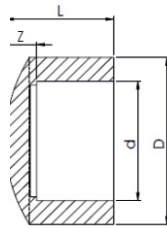

End Cap ■

Plastic Union ■

Female Elbow Adaptors ■

Male Elbow Adaptors ■