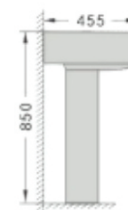

620x480x540mm

■ EAGLE

8007B
Pedestal Basin
Size: 680*490*840mm
Fixing to the wall

680x490x840mm

■ REGULAR

Basin

615x490x800mm

■ SKY

680x490x840mm

CAMRY

615x490x800mm

MONTANA

620x480x540mm

CORNER
MANHSEET

650x480x820mm

OK-4151
BEGO

620x480x540mm

■ BANGKOK

680x490x840mm

■ **YOLK SEAT AND TANK**

SH-4109B

580x430x435mm

■ **9504**

490*450*340mm