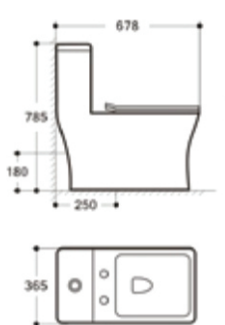

620x480x540mm