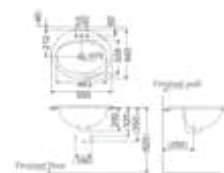

550x400x140

■ SH-L505

■ **SHMOE131 - WHITE**
WALL HUNG BASIN - 400*380*480

MO-E131
Wall-Hung Basin
Size: 400×380×480mm
Wall-Hung Installation

SHMOE131 - WHITE ■
MATT BLACK
WALL HUNG BASIN - 400*380*480

MO-E131
Wall-Hung Basin
Size: 400×380×480mm
Wall-Hung Installation