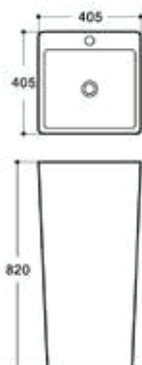

■ SH6217 Black

-
Pedestal Basin
Fixing to the wall