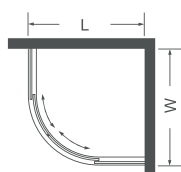

Model: L-301

Shower Cubicle
Size: 800x800x1950mm
900x900x1950mm
1000x1000x1950mm

Model: L-302

Shower Cubicle
Size: 1200x800x1950mm

Model: L-304

Shower Cubicle
 Size: 900x900x1950mm
 1000x1000x1950mm

Model: L-101