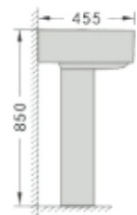

■ PABLO RIMLESS

620x480x540mm

■ TOPAZ

680x490x840mm

■ CLASSIC

P588

680x490x840mm

■ PLANET

620x480x540mm

■ EAGLE

8007B
Pedestal Basin
Size: 680*490*840mm
Fixing to the wall

680x490x840mm

■ REGULAR

Basin

615x490x800mm

■ SKY