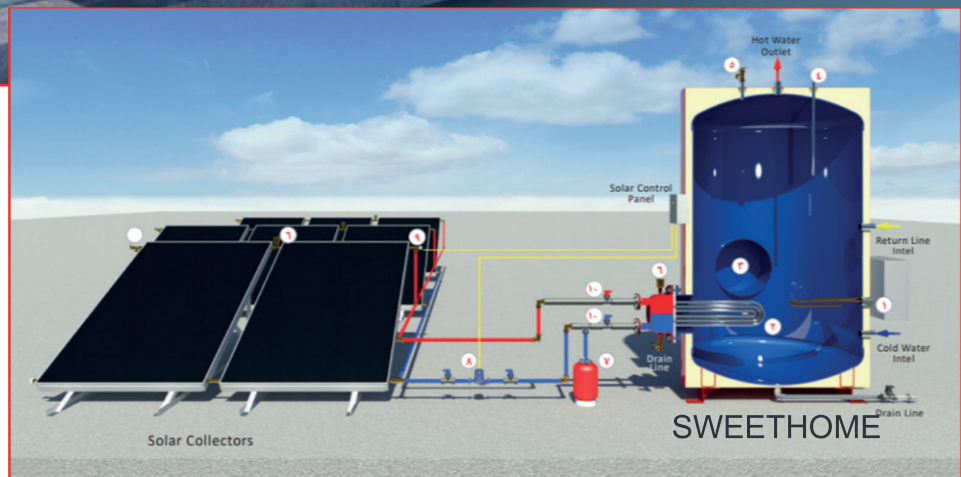

S/N	CONTENT	PAGE
1	WATER HEATER	1-4
2	WHUNG TOILETALL	5-7
3	CONCEALED CISTERN	8-9
4	WC/TANK&BASIN SET	10-16
5	WALL -HUNG BASINS	16-19
6	VANITY BASINS	20-26
7	FREE STANDING BASIN	27
8	URINAL BOWL	28
9	URINAL DIVIDER	29
10	HAND DRYER	30
11	SOAP DISPENSER	31
12	STANDING SHOWER	32 -34
13	SHOWER PANEL	35-36
14	CONDUIT SHOWER	37-44
15	COLD TAP	45-46
16	BASIN FAUCETS	47-51
17	BATH MIXER	52-53
18	FLOOR MOUNT	54
19	SENSOR TAP	55
20	BATHROOM ACCESSORIES & VALVES	56-67
21	GRANITE KITCHEN SINK.....	68-70
22	STAINLESS KITCHEN SINK	71-72
23	HAND MADE STAINLESS KITCHEN SINK.....	73
24	COOKE HOB	74
25	EXHAUST FAN	75
26	KITCHEN HOOD/DISH WASHER.....	76
27	KITCHEN SINK	77-80
28	BATHTUBS	81-84
29	SHOWER ROOM SERIES	85-89
30	STEAM ROOM	90-91
31	SAUNA ROOM SERIES	92-94
32	BATHROOM CABINET	95-106
33	BATHROOM MIRROR	107-109
34	PPR AND FITTINGS	110-113
35	WATER PUMP	114
36	CERAMIC SHOWER TRAY	115-116

SWEETHOME

■ DOMESTIC SOLAR WATER-HEATER ■