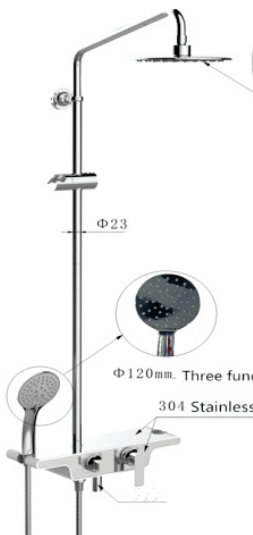

■ **D111**
STANDING SHOWER
ALL COLOURS
85.5X42X66.5CM

■ **14224-R**
DIMENSION
85.5X42X66.5CM

■ **14224-B**
DIMENSION
85.5X42X66.5CM

■ **14234-CS**
DIMENSION
85.5X42X66.5CM

■ **14224-W**
DIMENSION
85.5X42X66.5CM

■ **14234-4**
DIMENSION
85.5X42X66.5CM

■ **14224-CS**
DIMENSION
85.5X42X66.5CM

■ **k500**
STANDING SHOWER
85.5X42X66.5CM

■ **H110**
STANDING SHOWER
85.5X42X66.5CM

■ **D90**
STANDING SHOWER
ALL COLOURS
85.5X42X66.5CM

■ **SH30412050**
STANDING SHOWER
85.5X42X66.5CM

■ **B3001**
STANDING SHOWER
85.5X42X66.5CM

■ **14234**
STANDING SHOWER
WITH JET
ALL COLOURS
85.5X42X66.5CM

■ **MXP 115-TOWER RAIN SHOWER SET**
85.5x42x66.5cm