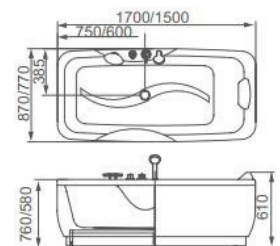

54 x 38 x 44cm

F25 ■

LONG NECK

77x34x62cm

60 x 30 x 44 cm

SWEETHOME BATH TUB

HD1102

POLISHED
CHROME GOLD