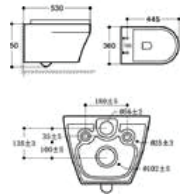

■ DSK45PS (Instant Heater)

Dimension:
397 x 380 x 330

■ SH30S/ SH15S/ SH10S

Dimension:
500 x 485 x 382

■ D3020VAI / D1520VAI

Dimension:
500 x 485 x 435

■ D30 - (20/30 Litres)

Dimension:
500 x 485 x 435

■ WH15SH/WH10SH/WH30SH

427 x 390 x 345

■ ELEMENT

AVAILABLE 15L/30L50L/100L

■ SH80V (80/100 Litres)
Dimension:
505 x 465 x 940

■ D30 - (2030 Litres)
Dimension:
500 x462 x 465

■ SH200VFM (300Litres)
Available: 150lt - 200lt up to 500 Litters
Dimension: 605 x 565 x 940

620x480x540mm

■ EAGLE

8007B
Pedestal Basin
Size: 680*490*840mm
Fixing to the wall

680x490x840mm

■ REGULAR

Basin

615x490x800mm

■ SKY

680x490x840mm

CAMRY

615x490x800mm

MONTANA

620x480x540mm

CORNER
MANHSEET

650x480x820mm

OK-4151
BEGO