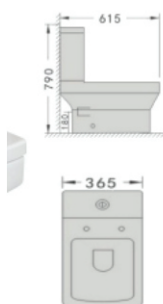

■ DSK45PS (Instant Heater)

Dimension:
397 x 380 x 330

■ SH30S/ SH15S/ SH10S

Dimension:
500 x 485 x 382

■ D3020VAI / D1520VAI

Dimension:
500 x 485 x 435

■ D30 - (20/30 Litres)

Dimension:
500 x 485 x 435

■ PABLO RIMLESS

620x480x540mm

■ TOPAZ

680x490x840mm

■ CLASSIC

P588

680x490x840mm

■ PLANET

620x480x540mm

■ EAGLE

8007B
Pedestal Basin
Size: 680*490*840mm
Fixing to the wall

680x490x840mm

■ REGULAR

Basin

615x490x800mm

■ SKY

680x490x840mm

CAMRY

615x490x800mm

MONTANA

620x480x540mm

CORNER
MANHSEET

650x480x820mm

OK-4151
BEGO