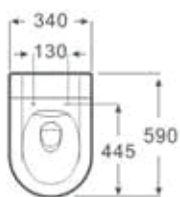

■ DSK45PS (Instant Heater)

Dimension:
397 x 380 x 330

■ SH30S/ SH15S/ SH10S

Dimension:
500 x 485 x 382

■ D3020VAI / D1520VAI

Dimension:
500 x 485 x 435

■ D30 - (20/30 Litres)

Dimension:
500 x 485 x 435

■ WH15SH/WH10SH/WH30SH

427 x 390 x 345

■ ELEMENT

AVAILABLE 15L/30L50L/100L

■ SH80V (80/100 Litres)
Dimension:
505 x 465 x 940

■ D30 - (2030 Litres)
Dimension:
500 x462 x 465

■ SH200VFM (300Litres)
Available: 150lt - 200lt up to 500 Litters
Dimension: 605 x 565 x 940

■ SH50L (50 Litres)
Dimension:
505 x 465 x 590

Wall Hung Yolk
Size: 615 x 490 x 800mm
Fixing with back to wall

■ **9312**
 Dimension:
 530x360x350mm
 Wall-hung Toilet
 Washdown Rimless
 UF seat cover

■ **MATTE GREY-SH620MG-TECNO**
 Dimension:
 515 X 360 360
 Wall-hung Toilet
 flushing systemrimless
 p-trap -180mm
 roughing-in
 UF slow close seat cover