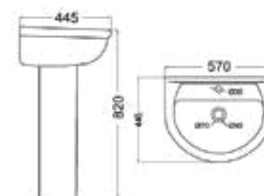

620x480x540mm

■ EAGLE

8007B
Pedestal Basin
Size: 680*490*840mm
Fixing to the wall

680x490x840mm

■ REGULAR

Basin

615x490x800mm

■ SKY

680x490x840mm

CAMRY

615x490x800mm

MONTANA

620x480x540mm

CORNER
MANHSEET

650x480x820mm

OK-4151
BEGO

580x430x435mm

OK -2375
BEGO

WALL HUNG BASIN
495 X 430 X 380MM

OK-3961
BEGO

550x410x480mm

■ CHARLY
SEAT/TANK

615x490x800mm

■ hygiene

620x480x540mm

■ BANGKOK

680x490x840mm

■ **YOLK SEAT AND TANK**

SH-4109B

580x430x435mm

■ **9504**

490*450*340mm