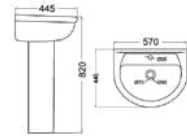

620x480x540mm

■ BANGKOK

680x490x840mm

■ **YOLK SEAT AND TANK**

SH-4109B

580x430x435mm

■ **9504**

490*450*340mm

Wall-hung Basin
Wall-hung Installation

■ **9505**

470*460*370mm

Wall-hung Basin
Wall-hung Installation

■ **A1007**

Wall-hung Basin
Size: 745x400x300mm
Vitreous china
Wall-hung installation

■ **A1009**

Wall-hung Basin
Size: 680x360x300mm
Vitreous china
Wall-hung installation