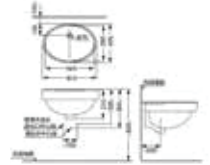

w

■ **SHMOE123 - WHITE**
WITH BLACK LINE
WALL HUNG BASIN - 555*430*415

MO-E123
Wall-Hung Basin
Size: 450×350×480mm
Wall-Hung Installation

WALL

■ SH-L3

■ SSH-A6108
QUATTRO MEDIUM BASIN

■ SHSH-A037

■ SHP2105 - WHITE
WITH BLACK LINE
WALL HUNG BASIN - 600*