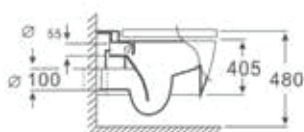

■ DSK45PS (Instant Heater)

Dimension:
397 x 380 x 330

■ SH30S/ SH15S/ SH10S

Dimension:
500 x 485 x 382

■ D3020VAI / D1520VAI

Dimension:
500 x 485 x 435

■ D30 - (20/30 Litres)

Dimension:
500 x 485 x 435

■ WH15SH/WH10SH/WH30SH

427 x 390 x 345

■ ELEMENT

AVAILABLE 15L/30L50L/100L

■ SH80V (80/100 Litres)
Dimension:
505 x 465 x 940

■ D30 - (2030 Litres)
Dimension:
500 x462 x 465

■ SH200VFM (300Litres)
Available: 150lt - 200lt up to 500 Litters
Dimension: 605 x 565 x 940

■ SH50L (50 Litres)
Dimension:
505 x 465 x 590

Wall Hung Yolk
Size: 615 x 490 x 800mm
Fixing with back to wall

■ **9312**
 Dimension:
 530x360x350mm
 Wall-hung Toilet
 Washdown Rimless
 UF seat cover

■ **MATTE GREY-SH620MG-TECNO**
 Dimension:
 515 X 360 360
 Wall-hung Toilet
 flushing systemrimless
 p-trap -180mm
 roughing-in
 UF slow close seat cover