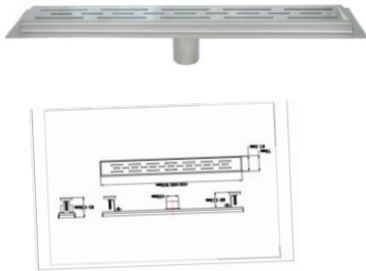

■ **DL -01**
Floor drain

■ **DL -01A**
Floor drain

■ **F-C028**
Floor drain