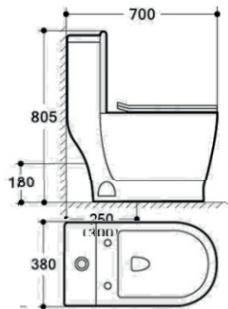

OK-4151
BEGO

580x430x435mm

OK -2375
BEGO

WALL HUNG BASIN
495 X 430 X 380MM

OK-3961
BEGO

550x410x480mm