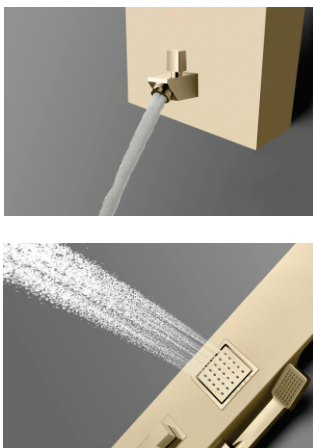

■ **ES015-3WM**
85.5x42x66.5cm