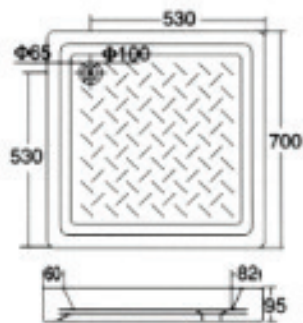

KFC-80 Corner