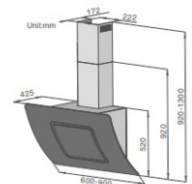

MDI-C38-EU ■
WASTE DISPOSER

12-7703G ■
DISH WASHER SILVER

60CM ■
KITCHEN HOOD

90CM ■
KITCHEN HOOD

PULL OUT - A79A ■
SINK MIXER
63.5 x 32.2 x 58 cm

D52 ■
SINK MIXER
43.5 x 33.5 x 29 cm

A78B ■
SINK MIXER
ALL COLOURS
60 x 30 x 44 cm