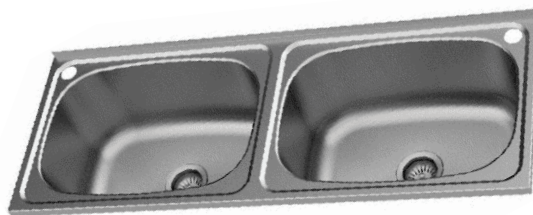

45L ■
 ONLY BOWL
 WITHOUT STAND
 630 X 560 MM

45L ■
 DOUBLE BOWL
 WITHOUT STAND
 SIZE 1248X470

70L ■
 DOUBLE BOWL
 WITH STAND
 SIZE 1256X560

K845 ■
 DOUBLE BOWL
 WITHOUT STAND
 INSET/LAYON OUTLET : 1.5

SH-D001 ■
DOBLE BOW ■
 Dimension SINK:
 820X450X230MM
 CUT-OUT:
 770X410MM

W7545BL-2
SMART SINK
 Dimension:
 427X390X345

C0045
SINGLE/SINGLE
 Dimension:
 427X390X345

SHD002 ■
DOBLE BOW ■
 SINK SIZE:
 900X500X230
 CUT-OUT
 850X460

SHC005D ■
DOBLE SINGLE ■
 Dimension:
 427X390X345