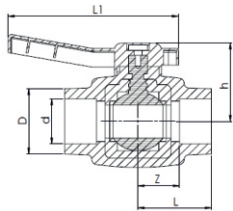

Ball Valves ■