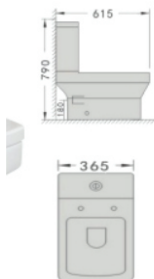

■ PABLO RIMLESS

620x480x540mm

■ TOPAZ

680x490x840mm

■ CLASSIC

P588

680x490x840mm

■ PLANET

620x480x540mm

■ EAGLE

8007B
Pedestal Basin
Size: 680*490*840mm
Fixing to the wall

680x490x840mm

■ REGULAR

Basin

615x490x800mm

■ SKY

680x490x840mm

CAMRY

615x490x800mm

MONTANA

620x480x540mm

CORNER
MANHSEET

650x480x820mm

OK-4151
BEGO