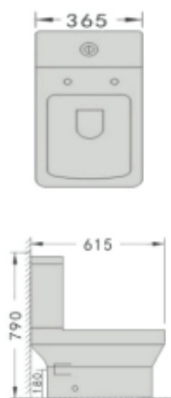

620x480x540mm

■ EAGLE

8007B
Pedestal Basin
Size: 680*490*840mm
Fixing to the wall

680x490x840mm

■ REGULAR

Basin

615x490x800mm

■ SKY

680x490x840mm

CAMRY

615x490x800mm

MONTANA

620x480x540mm

CORNER
MANHSEET

650x480x820mm

OK-4151
BEGO

580x430x435mm

OK -2375
BEGO

WALL HUNG BASIN
495 X 430 X 380MM

OK-3961
BEGO

550x410x480mm

■ CHARLY
SEAT/TANK

615x490x800mm

■ hygiene

620x480x540mm

■ BANGKOK

680x490x840mm

■ **YOLK SEAT AND TANK**

SH-4109B

580x430x435mm

■ **9504**

490*450*340mm