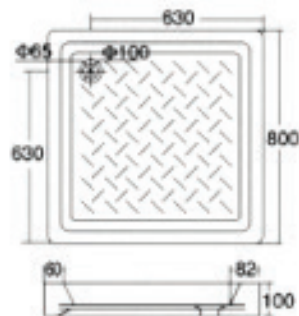

KFC-90 Corner