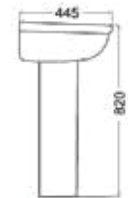

OK -2375
BEGO