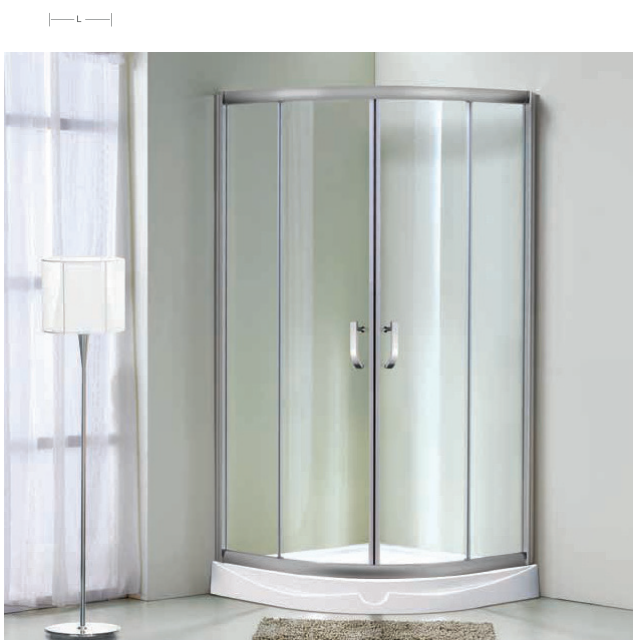

Model: L-301

Shower Cubicle
Size: 800x800x1950mm
900x900x1950mm
1000x1000x1950mm

Model: L-302

Shower Cubicle
Size: 1200x800x1950mm

Model: L-304

Shower Cubicle
 Size: 900x900x1950mm
 1000x1000x1950mm

Model: L-101