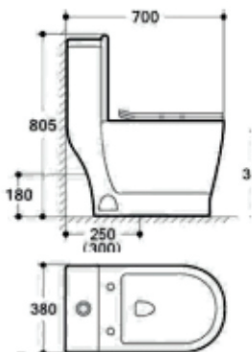

■ DSK45PS (Instant Heater)

Dimension:
397 x 380 x 330

■ SH30S/ SH15S/ SH10S

Dimension:
500 x 485 x 382

■ D3020VAI / D1520VAI

Dimension:
500 x 485 x 435

■ D30 - (20/30 Litres)

Dimension:
500 x 485 x 435

■ WH15SH/WH10SH/WH30SH

427 x 390 x 345

■ ELEMENT

AVAILABLE 15L/30L50L/100L

■ SH80V (80/100 Litres)
Dimension:
505 x 465 x 940

■ D30 - (2030 Litres)
Dimension:
500 x462 x 465

■ SH200VFM (300Litres)
Available: 150lt - 200lt up to 500 Litters
Dimension: 605 x 565 x 940

■ **G304110B**
FACE PLATE

■ **G3004109B**
FACE PLATE

■ **G3004117C**
FACE PLATE

■ **G43004110W**
FACE PLATE

■ EDGE MINSET

680x490x840

■ ELIZABETH WHITE

650x480x820mm

620x480x540mm

■ EAGLE

8007B
Pedestal Basin
Size: 680*490*840mm
Fixing to the wall

680x490x840mm

■ REGULAR

Basin

615x490x800mm

■ SKY