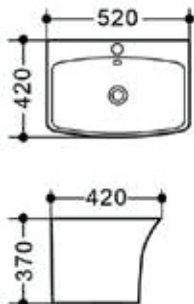

620x480x540mm

■ BANGKOK

680x490x840mm

■ **YOLK SEAT AND TANK**

SH-4109B

580x430x435mm

■ **9504**

490*450*340mm

Wall-hung Basin
Wall-hung Installation

■ **9505**

470*460*370mm

Wall-hung Basin
Wall-hung Installation

■ **A1007**

Wall-hung Basin
Size: 745x400x300mm
Vitreous china
Wall-hung installation

■ **A1009**

Wall-hung Basin
Size: 680x360x300mm
Vitreous china
Wall-hung installation

■ **9507**
520*420*370mm

-
Wall-hung Basin
Wall-hung Installation

■ **OK -4250
BEGO**

WALL HUNG BASIN
455 X 410 X 380 MM

■ **9500**
565*490*380mm

-
Wall-hung Basin
Wall-hung Installation

■ **6224BIZA**

■ **Sh3001 - WHITE**