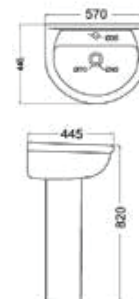

■ DSK45PS (Instant Heater)

Dimension:
397 x 380 x 330

■ SH30S/ SH15S/ SH10S

Dimension:
500 x 485 x 382

■ D3020VAI / D1520VAI

Dimension:
500 x 485 x 435

■ D30 - (20/30 Litres)

Dimension:
500 x 485 x 435

■ WH15SH/WH10SH/WH30SH

427 x 390 x 345

■ ELEMENT

AVAILABLE 15L/30L50L/100L

■ SH80V (80/100 Litres)
Dimension:
505 x 465 x 940

■ D30 - (2030 Litres)
Dimension:
500 x462 x 465

■ SH200VFM (300Litres)
Available: 150lt - 200lt up to 500 Litters
Dimension: 605 x 565 x 940

620x480x540mm

■ EAGLE

8007B
Pedestal Basin
Size: 680*490*840mm
Fixing to the wall

680x490x840mm

■ REGULAR

Basin

615x490x800mm

■ SKY

680x490x840mm

CAMRY

615x490x800mm

MONTANA

620x480x540mm

CORNER
MANHSEET

650x480x820mm

OK-4151
BEGO