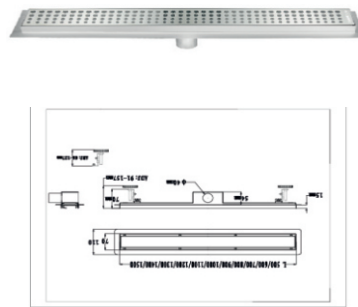

■ **DL -01**
Floor drain

■ **DL -01A**
Floor drain

■ **F-C028**
Floor drain