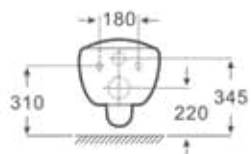

■ DSK45PS (Instant Heater)

Dimension:
397 x 380 x 330

■ SH30S/ SH15S/ SH10S

Dimension:
500 x 485 x 382

■ D3020VAI / D1520VAI

Dimension:
500 x 485 x 435

■ D30 - (20/30 Litres)

Dimension:
500 x 485 x 435

■ WH15SH/WH10SH/WH30SH

427 x 390 x 345

■ ELEMENT

AVAILABLE 15L/30L50L/100L

■ SH80V (80/100 Litres)
Dimension:
505 x 465 x 940

■ D30 - (2030 Litres)
Dimension:
500 x462 x 465

■ SH200VFM (300Litres)
Available: 150lt - 200lt up to 500 Litters
Dimension: 605 x 565 x 940

■ SH50L (50 Litres)
Dimension:
505 x 465 x 590

Wall Hung Yolk
Size: 615 x 490 x 800mm
Fixing with back to wall

■ **9312**
 Dimension:
 530x360x350mm
 Wall-hung Toilet
 Washdown Rimless
 UF seat cover

■ **MATTE GREY-SH620MG-TECNO**
 Dimension:
 515 X 360 360
 Wall-hung Toilet
 flushing systemrimless
 p-trap -180mm
 roughing-in
 UF slow close seat cover