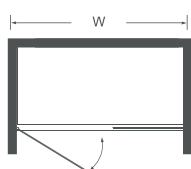

Model: L-202

Shower Cubicle
Size: 1200x800x1950mm