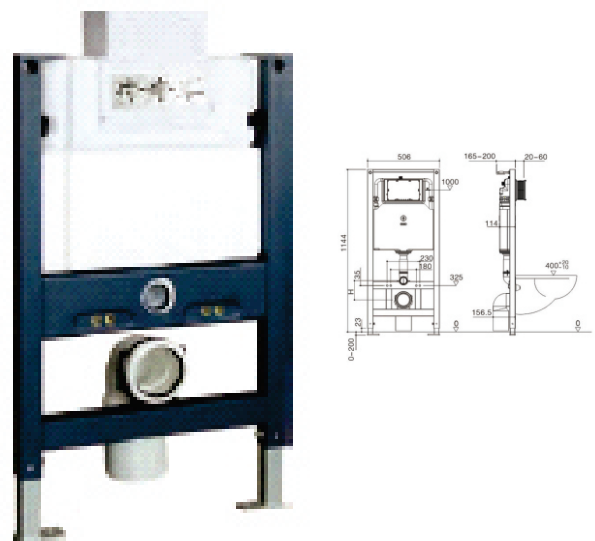

■ **G3005008C**
FACE PLATE

■ **G3005C**

CONCEALED TANK(HALF FRAME)