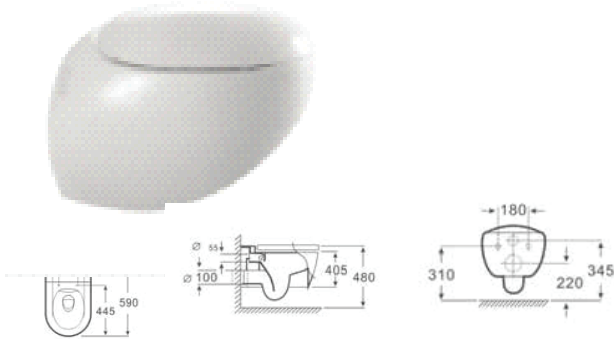

■ **OK-0010**

WALL-HUNG
Dimension:
585X360X415MM
P-TRAP 180MM