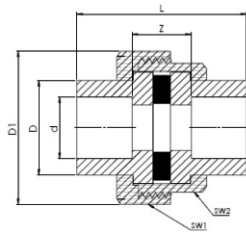

Ball Valves ■

Double Union Ball Valves ■

CPVC Fittings ■