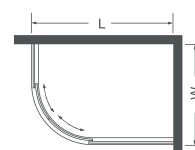

Model: L-301

Shower Cubicle
Size: 800x800x1950mm
900x900x1950mm
1000x1000x1950mm

Model: L-302

Shower Cubicle
Size: 1200x800x1950mm

Model: L-304

Shower Cubicle
 Size: 900x900x1950mm
 1000x1000x1950mm

Model: L-101