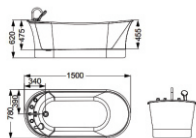

Size: 1700x850x650mm

SH-613 ■

FREESTANDING BATH

SH-1513 ■
FREESTANDING BATH

SH1710N ■
BATHTUB

Size:1700x850x680mm

SH-8623 ■
BATHTUB

1800 x 800 x 730 mm