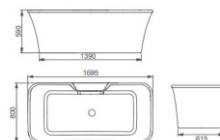

1800 x 800 x 730 mm

1500*750MM ■
ENAMEL BATHTUB SHORT

1700*750MM ■
ENAMEL BATHTUB SHORT

MY-1880 ■
FREESTANDING BATHTUB
1700*1700*770

1601 ■
BATHTUB

MD1712 ■
JACCUZI
BLACK, WHITE

Size: 1800x1300x750mm

MY-1889C ■
FREESTANDING BATHTUB
1700*740*710