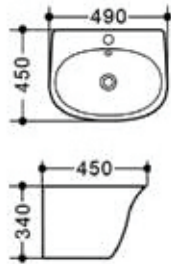

680x490x840mm

CAMRY

615x490x800mm

MONTANA

620x480x540mm

CORNER
MANHSEET

650x480x820mm

OK-4151
BEGO

580x430x435mm

OK -2375
BEGO

WALL HUNG BASIN
495 X 430 X 380MM

OK-3961
BEGO

550x410x480mm

■ CHARLY
SEAT/TANK

615x490x800mm

■ hygiene

620x480x540mm

■ BANGKOK

680x490x840mm

■ **YOLK SEAT AND TANK**

SH-4109B

580x430x435mm

■ **9504**

490*450*340mm

Wall-hung Basin
Wall-hung Installation

■ **9505**

470*460*370mm

Wall-hung Basin
Wall-hung Installation

■ **A1007**

Wall-hung Basin
Size: 745x400x300mm
Vitreous china
Wall-hung installation

■ **A1009**

Wall-hung Basin
Size: 680x360x300mm
Vitreous china
Wall-hung installation