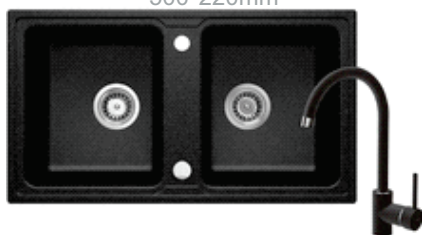

ZQZA2203 ■

ZORBA Granite sink
with tap, 2-bowl
500*220mm