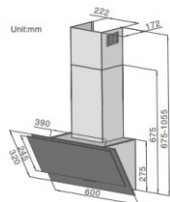

60CM ■
KITCHEN HOOD