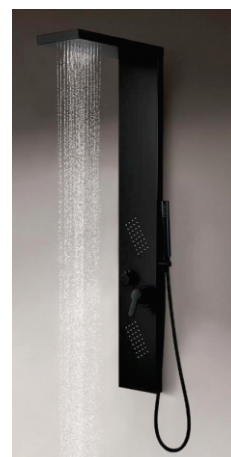

■ **ES017**
1300*200*40mm
#5052 Aluminum Alloy with black painted