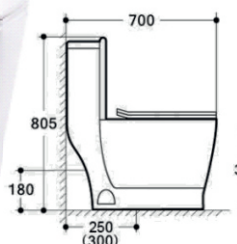

OK-3961
BEGO