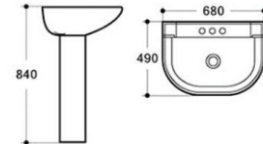

■ DSK45PS (Instant Heater)

Dimension:
397 x 380 x 330

■ SH30S/ SH15S/ SH10S

Dimension:
500 x 485 x 382

■ D3020VAI / D1520VAI

Dimension:
500 x 485 x 435

■ D30 - (20/30 Litres)

Dimension:
500 x 485 x 435

■ WH15SH/WH10SH/WH30SH

427 x 390 x 345

■ ELEMENT

AVAILABLE 15L/30L50L/100L

■ SH80V (80/100 Litres)
Dimension:
505 x 465 x 940

■ D30 - (2030 Litres)
Dimension:
500 x462 x 465

■ SH200VFM (300Litres)
Available: 150lt - 200lt up to 500 Litters
Dimension: 605 x 565 x 940

■ PABLO RIMLESS

620x480x540mm

■ TOPAZ

680x490x840mm

■ CLASSIC

P588

680x490x840mm

■ PLANET

620x480x540mm

■ EAGLE

8007B
Pedestal Basin
Size: 680*490*840mm
Fixing to the wall

680x490x840mm

■ REGULAR

Basin

615x490x800mm

■ SKY