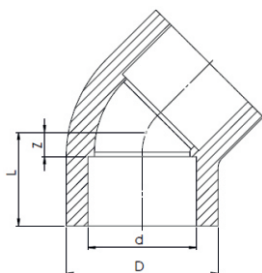

Equal Tee ■

Reducer Tee ■

Elbow 90° ■

Elbow 45° ■

Short Bridge ■

Cross Over Bridge ■