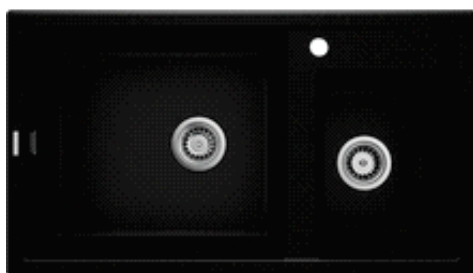

■ **ZQN_A213**

ANDANTE Granite sink,
2-bowl with drainer
1160*500*200mm

■ **ZQN_7213**

ANDANTE Granite sink,
2-bowl with drainer
1160*500*200mm

ZQE_G20B ■

ERIDAN Granite sink,
2-bowl
500*220mm

ZQZA7023 ■

ZORBA Granite sink with tap,
2-bowl
500*220mm