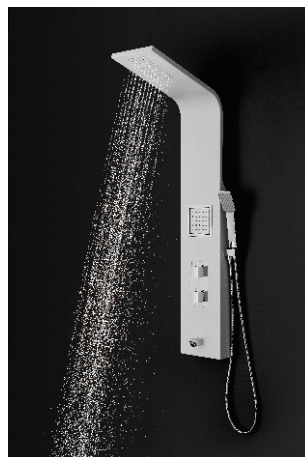

■ **ES015**
85.5x42x66.5cm