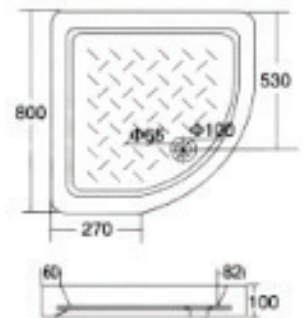

KFS-80 Square