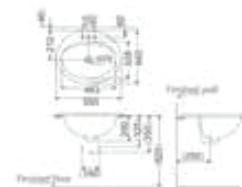

WALL HUNG BASIN
445 X 410 380MM
MATTE BLACK

■ SH-L3

600x420x130

■ SH-L506

■ **WHITE -SH8516 - VENT**
Art Basin

550x400x140

■ **WHITE -SH8515 - ADO**
Art Basin

550x400x140

■ SH-L505