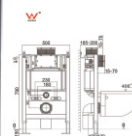

■ **A41**
CONCEALED TANK

■ **GALAXY**
HS3001 CONCEALED TANK
WITH A40 (4109) SHINNYING