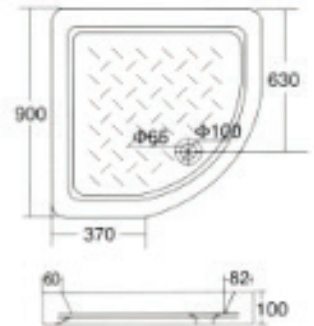

KFS-90 Square