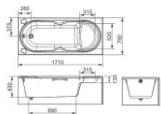

BF3027 ■
PANEL BATHTUB WITH SEAT