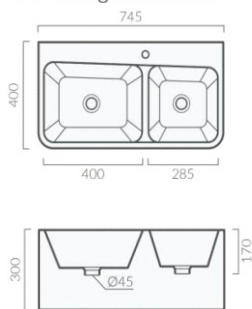

■ WH15SH/WH10SH/WH30SH

427 x 390 x 345

■ ELEMENT

AVAILABLE 15L/30L50L/100L

■ SH80V (80/100 Litres)
Dimension:
505 x 465 x 940

■ D30 - (2030 Litres)
Dimension:
500 x462 x 465

■ SH200VFM (300Litres)
Available: 150lt - 200lt up to 500 Litters
Dimension: 605 x 565 x 940

620x480x540mm

■ BANGKOK

680x490x840mm

■ **YOLK SEAT AND TANK**

SH-4109B

580x430x435mm

■ **9504**

490*450*340mm

Wall-hung Basin
Wall-hung Installation

■ **9505**

470*460*370mm

Wall-hung Basin
Wall-hung Installation

■ **A1007**

Wall-hung Basin
Size: 745x400x300mm
Vitreous china
Wall-hung installation

■ **A1009**

Wall-hung Basin
Size: 680x360x300mm
Vitreous china
Wall-hung installation

■ **9507**
520*420*370mm

-
Wall-hung Basin
Wall-hung Installation

■ **OK -4250
BEGO**

WALL HUNG BASIN
455 X 410 X 380 MM

■ **9500**
565*490*380mm

-
Wall-hung Basin
Wall-hung Installation

■ **6224BIZA**

■ **Sh3001 - WHITE**