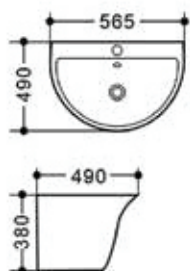

620x480x540mm

■ BANGKOK

680x490x840mm

■ **YOLK SEAT AND TANK**

SH-4109B

580x430x435mm

■ **9504**

490*450*340mm

Wall-hung Basin
Wall-hung Installation

■ **9505**

470*460*370mm

Wall-hung Basin
Wall-hung Installation

■ **A1007**

Wall-hung Basin
Size: 745x400x300mm
Vitreous china
Wall-hung installation

■ **A1009**

Wall-hung Basin
Size: 680x360x300mm
Vitreous china
Wall-hung installation

■ **9507**
520*420*370mm

-
Wall-hung Basin
Wall-hung Installation

■ **OK -4250
BEGO**

WALL HUNG BASIN
455 X 410 X 380 MM

■ **9500**
565*490*380mm

-
Wall-hung Basin
Wall-hung Installation

■ **6224BIZA**

■ **Sh3001 - WHITE**

3001 艺术盆
尺寸: 810x420x120毫米

WALL HUNG BASIN - 810*420*120

■ **SHMOE1
13 - WHITE**
WALL HUNG BASIN - 555*480*415

MO-E113
Wall-Hung Basin
Size: 555×430×415mm
Wall-Hung Installation

■ AB-018

WALL HUNG BASIN
445 X 410 380MM
MATTE BLACK