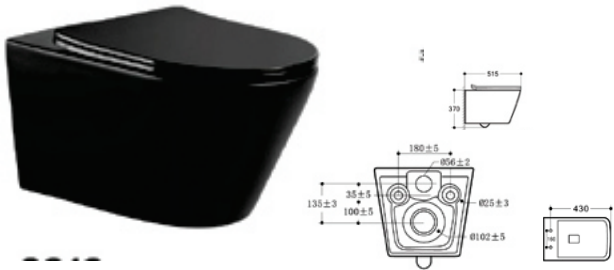

■ DSK45PS (Instant Heater)

Dimension:
397 x 380 x 330

■ SH30S/ SH15S/ SH10S

Dimension:
500 x 485 x 382

■ D3020VAI / D1520VAI

Dimension:
500 x 485 x 435

■ D30 - (20/30 Litres)

Dimension:
500 x 485 x 435

■ WH15SH/WH10SH/WH30SH

427 x 390 x 345

■ ELEMENT

AVAILABLE 15L/30L50L/100L

■ SH80V (80/100 Litres)
Dimension:
505 x 465 x 940

■ D30 - (2030 Litres)
Dimension:
500 x462 x 465

■ SH200VFM (300Litres)
Available: 150lt - 200lt up to 500 Litters
Dimension: 605 x 565 x 940

■ SH50L (50 Litres)
Dimension:
505 x 465 x 590

Wall Hung Yolk
Size: 615 x 490 x 800mm
Fixing with back to wall

■ **9312**
 Dimension:
 530x360x350mm
 Wall-hung Toilet
 Washdown Rimless
 UF seat cover

■ **MATTE GREY-SH620MG-TECNO**
 Dimension:
 515 X 360 360
 Wall-hung Toilet
 flushing systemrimless
 p-trap -180mm
 roughing-in
 UF slow close seat cover