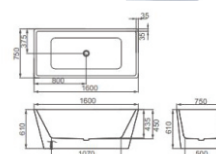

Size: 1700x850x650mm

SH-613 ■

FREESTANDING BATH

SH-1513 ■
FREESTANDING BATH

SH1710N ■
BATHTUB

Size:1700x850x680mm

SH-8623 ■
BATHTUB

1800 x 800 x 730 mm