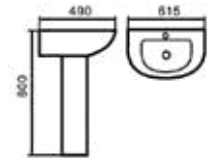

■ WH15SH/WH10SH/WH30SH

427 x 390 x 345

■ ELEMENT

AVAILABLE 15L/30L50L/100L

■ SH80V (80/100 Litres)
Dimension:
505 x 465 x 940

■ D30 - (2030 Litres)
Dimension:
500 x462 x 465

■ SH200VFM (300Litres)
Available: 150lt - 200lt up to 500 Litters
Dimension: 605 x 565 x 940

■ PABLO RIMLESS

620x480x540mm

■ TOPAZ

680x490x840mm

■ CLASSIC

P588

680x490x840mm

■ PLANET

620x480x540mm

■ EAGLE

8007B
Pedestal Basin
Size: 680*490*840mm
Fixing to the wall

680x490x840mm

■ REGULAR

Basin

615x490x800mm

■ SKY