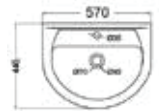

OK -2375
BEGO