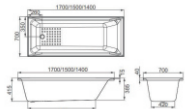

8152 ■

ACCRYLIC FIBER BATH