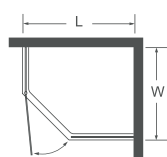

Model: L-103