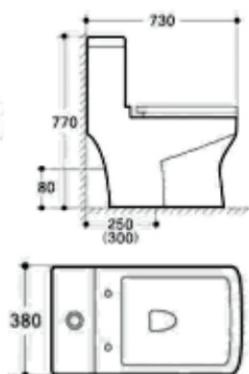

■ DSK45PS (Instant Heater)

Dimension:
397 x 380 x 330

■ SH30S/ SH15S/ SH10S

Dimension:
500 x 485 x 382

■ D3020VAI / D1520VAI

Dimension:
500 x 485 x 435

■ D30 - (20/30 Litres)

Dimension:
500 x 485 x 435

■ WH15SH/WH10SH/WH30SH

427 x 390 x 345

■ ELEMENT

AVAILABLE 15L/30L50L/100L

■ SH80V (80/100 Litres)
Dimension:
505 x 465 x 940

■ D30 - (2030 Litres)
Dimension:
500 x462 x 465

■ SH200VFM (300Litres)
Available: 150lt - 200lt up to 500 Litters
Dimension: 605 x 565 x 940

■ **G304110B**
FACE PLATE

■ **G3004109B**
FACE PLATE

■ **G3004117C**
FACE PLATE

■ **G43004110W**
FACE PLATE

■ EDGE MINSET

680x490x840

■ ELIZABETH WHITE

650x480x820mm

620x480x540mm

■ EAGLE

8007B
Pedestal Basin
Size: 680*490*840mm
Fixing to the wall

680x490x840mm

■ REGULAR

Basin

615x490x800mm

■ SKY