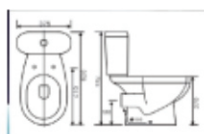

580x430x435mm

OK -2375
BEGO

WALL HUNG BASIN
495 X 430 X 380MM

OK-3961
BEGO

550x410x480mm

■ CHARLY
SEAT/TANK

615x490x800mm

■ hygiene

620x480x540mm

■ BANGKOK

680x490x840mm

■ **YOLK SEAT AND TANK**

SH-4109B

580x430x435mm

■ **9504**

490*450*340mm