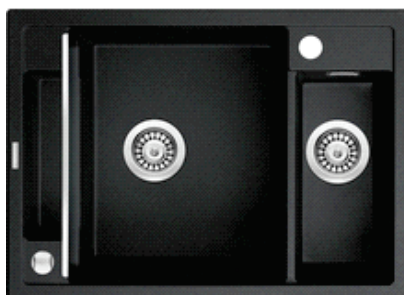

ZQZA2203 ■

ZORBA Granite sink
with tap, 2-bowl
500*220mm

ZQZ_G203 ■

ZORBA Granite sink,
2-bowl
500*220mm

GRANITE KITCHEN SINK

BRISA 1S

ZRM_G503 ■

MAGNETIC Magnetic
granite sink, 1.5-bowl
400X400MM