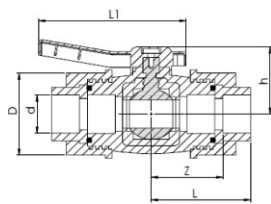

Double Union Ball Valves ■