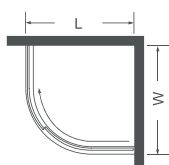

Model: L-301

Shower Cubicle
Size: 800x800x1950mm
900x900x1950mm
1000x1000x1950mm

Model: L-302

Shower Cubicle
Size: 1200x800x1950mm

Model: L-304

Shower Cubicle
 Size: 900x900x1950mm
 1000x1000x1950mm

Model: L-101