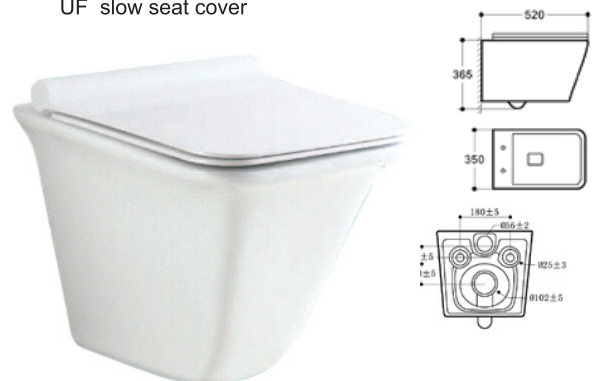

■ **White- SH631-SMART**
Dimension:
515 X 360 360
Wall-hung Toilet
Wash down Rimless
UF slow seat cover