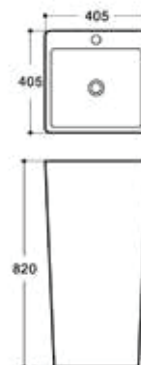

620x480x540mm

■ BANGKOK

680x490x840mm

■ **YOLK SEAT AND TANK**

SH-4109B

580x430x435mm

■ **9504**

490*450*340mm

Dimension:
500 X 410 X 160

■ SH-P231

■ IBIZA

■ SOBER

■ BRUNO

■ SOBER

■ HDLP167

LP-D01 ■

■ 6218

500*380*820mm

-
Pedestal Basin
Fixing to the wall

■ 6224BIZA

-
Pedestal Basin
Fixing to the wall

■ 6225

-
Pedestal Basin
Fixing to the wall

■ 6219

330*330*840mm

-
Pedestal Basin
Fixing to the wall

■ SH6217 Black

-
Pedestal Basin
Fixing to the wall

■ SH6218 Black

-
Pedestal Basin
Fixing to the wall

SWEETHOME

URINAL BOWL