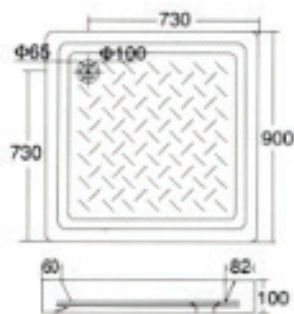

KFR Rectangle

1200×800:
Size:A:1200 B:800 C:100 D:65 E:250
1000×720
Size:A:1000 B:720 C:100 D:65 E:250