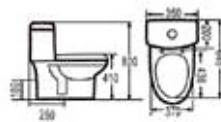

620x480x540mm

■ EAGLE

8007B
Pedestal Basin
Size: 680*490*840mm
Fixing to the wall

680x490x840mm

■ REGULAR

Basin

615x490x800mm

■ SKY