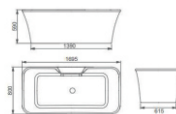

HD1511 ■

FREESTANDING BATH

Size: 1700x750x600mm

SH1507 ■

FREESTANDING BATH WITH LEG
WHITE/BLACK

1800 x 800 x 730 mm

SH-8615 ■

FREESTANDING BATH