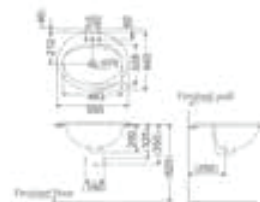

WALL HUNG BASIN
445 X 410 380MM
MATTE BLACK

■ SH-L3

600x420x130

■ SH-L506

■ **WHITE -SH8516 - VENT**
Art Basin

550x400x140

■ **WHITE -SH8515 - ADO**
Art Basin

550x400x140

■ SH-L505