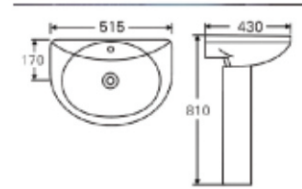

■ TOPAZ

680x490x840mm

■ CLASSIC

P588

680x490x840mm

■ PLANET

620x480x540mm