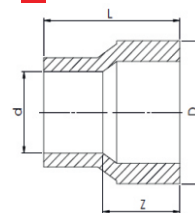

Equal Tee ■

Reducer Tee ■

Elbow 90° ■

Short Bridge ■

Cross Over Bridge ■