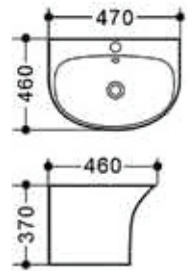

680x490x840mm

CAMRY

615x490x800mm

MONTANA

620x480x540mm

CORNER
MANHSEET

650x480x820mm

OK-4151
BEGO

580x430x435mm

OK -2375
BEGO

WALL HUNG BASIN
495 X 430 X 380MM

OK-3961
BEGO

550x410x480mm

■ CHARLY
SEAT/TANK

615x490x800mm

■ hygiene

620x480x540mm

■ BANGKOK

680x490x840mm

■ **YOLK SEAT AND TANK**

SH-4109B

580x430x435mm

■ **9504**

490*450*340mm

Wall-hung Basin
Wall-hung Installation

■ **9505**

470*460*370mm

Wall-hung Basin
Wall-hung Installation

■ **A1007**

Wall-hung Basin
Size: 745x400x300mm
Vitreous china
Wall-hung installation

■ **A1009**

Wall-hung Basin
Size: 680x360x300mm
Vitreous china
Wall-hung installation