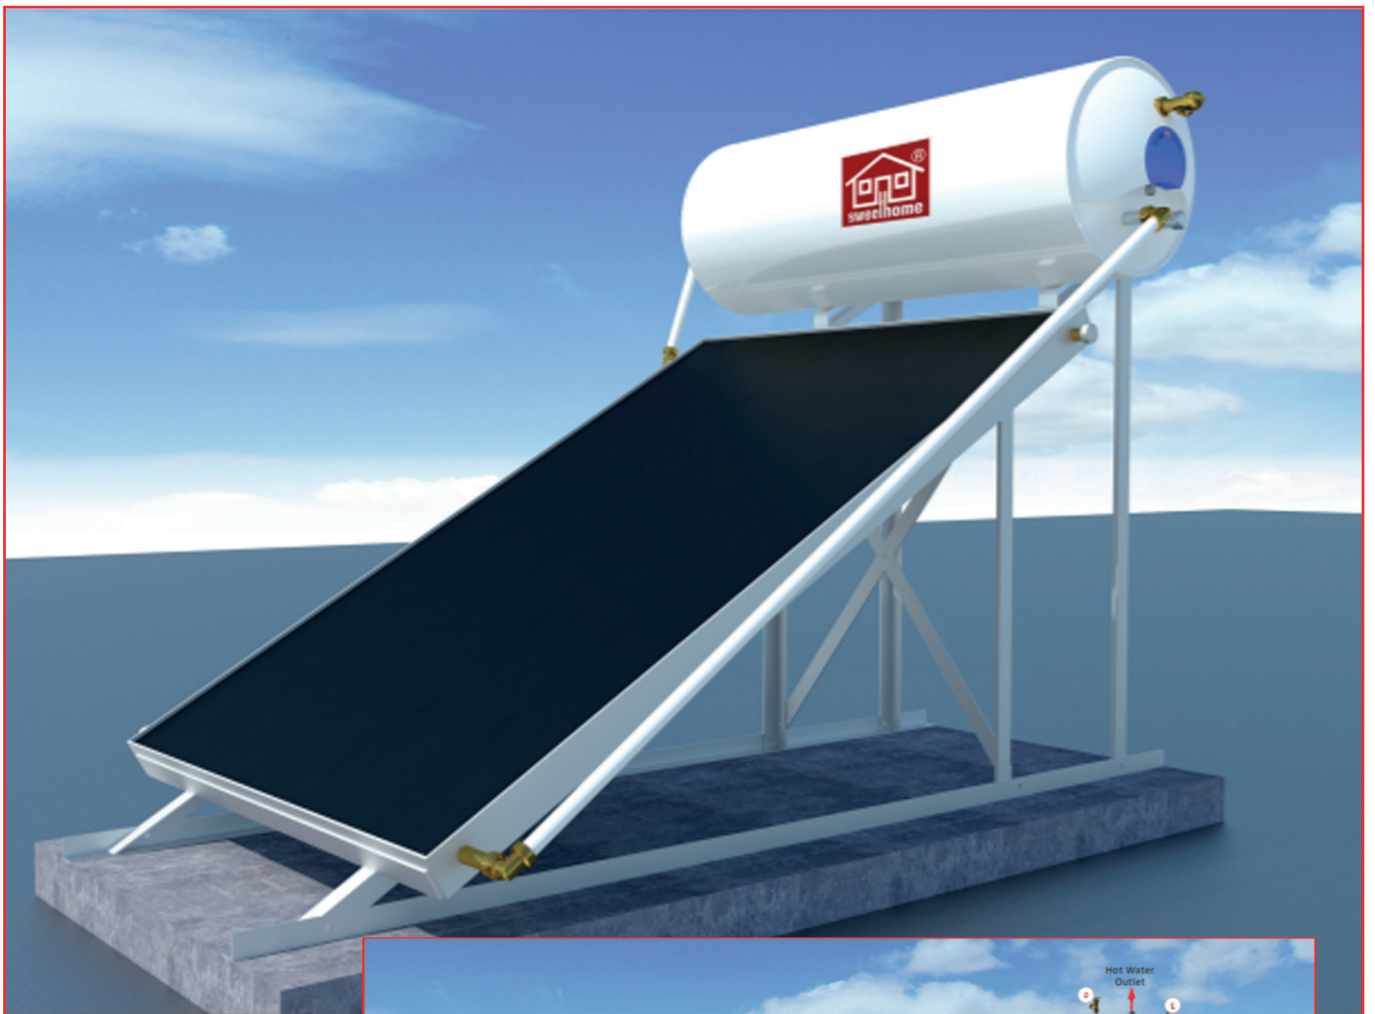

S/N	CONTENT	PAGE
1	WATER HEATER	1-4
2	WHUNG TOILETALL	5-7
3	CONCEALED CISTERN	8-9
4	WC/TANK&BASIN SET	10-16
5	WALL -HUNG BASINS	16-19
6	VANITY BASINS	20-26
7	FREE STANDING BASIN	27
8	URINAL BOWL	28
9	URINAL DIVIDER	29
10	HAND DRYER	30
11	SOAP DISPENSER	31
12	STANDING SHOWER	32 -34
13	SHOWER PANEL	35-36
14	CONDUIT SHOWER	37-44
15	COLD TAP	45-46
16	BASIN FAUCETS	47-51
17	BATH MIXER	52-53
18	FLOOR MOUNT	54
19	SENSOR TAP	55
20	BATHROOM ACCESSORIES & VALVES	56-67
21	GRANITE KITCHEN SINK.....	68-70
22	STAINLESS KITCHEN SINK	71-72
23	HAND MADE STAINLESS KITCHEN SINK.....	73
24	COOKE HOB	74
25	EXHAUST FAN	75
26	KITCHEN HOOD/DISH WASHER.....	76
27	KITCHEN SINK	77-80
28	BATHTUBS	81-84
29	SHOWER ROOM SERIES	85-89
30	STEAM ROOM	90-91
31	SAUNA ROOM SERIES	92-94
32	BATHROOM CABINET	95-106
33	BATHROOM MIRROR	107-109
34	PPR AND FITTINGS	110-113
35	WATER PUMP	114
36	CERAMIC SHOWER TRAY	115-116

SWEETHOME

■ DOMESTIC SOLAR WATER-HEATER ■