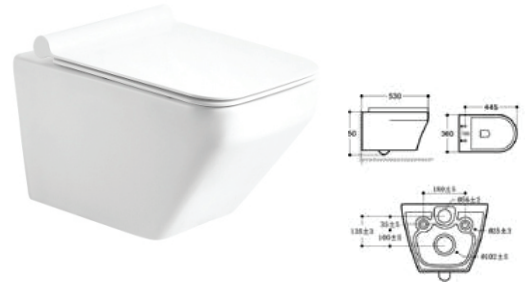

■ **9310**
515*340*370mm
 Wall-hung Toilet
 Washdown Rimless
 UF Seat Cover

■ **OK-0010**

WALL-HUNG
Dimension:
585X360X415MM
P-TRAP 180MM

■ **White- SH631-SMART**

Dimension:
510x360x370
Wall-hung Toilet
flushing systemrimless
p-trap -180mm
roughing-in
UF slow close seat cover