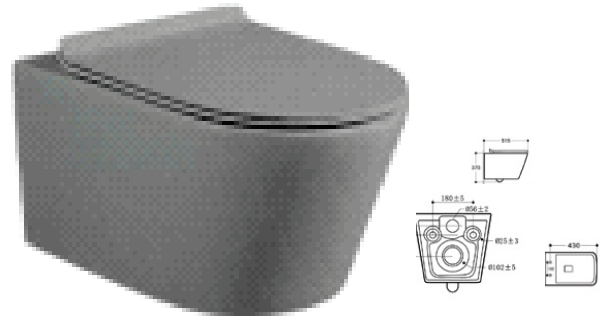

■ DSK45PS (Instant Heater)

Dimension:
397 x 380 x 330

■ SH30S/ SH15S/ SH10S

Dimension:
500 x 485 x 382

■ D3020VAI / D1520VAI

Dimension:
500 x 485 x 435

■ D30 - (20/30 Litres)

Dimension:
500 x 485 x 435

■ SH50L (50 Litres)
Dimension:
505 x 465 x 590

Wall Hung Yolk
Size: 615 x 490 x 800mm
Fixing with back to wall

■ **9312**
 Dimension:
 530x360x350mm
 Wall-hung Toilet
 Washdown Rimless
 UF seat cover

■ **MATTE GREY-SH620MG-TECNO**
 Dimension:
 515 X 360 360
 Wall-hung Toilet
 flushing systemrimless
 p-trap -180mm
 roughing-in
 UF slow close seat cover

■ **9321**
 Dimension:
 520X350X365
 Wall-hung Toilet
 Washdown Rimless
 UF seat cover

■ **White- SH631-SMART**
 Dimension:
 515 X 360 360
 Wall-hung Toilet
 Wash down Rimless
 UF slow seat cover

■ **9320**
 Dimension:
 530x360x350mm
Wall-hung Toilet
Washdown Rimless
UF seat cover