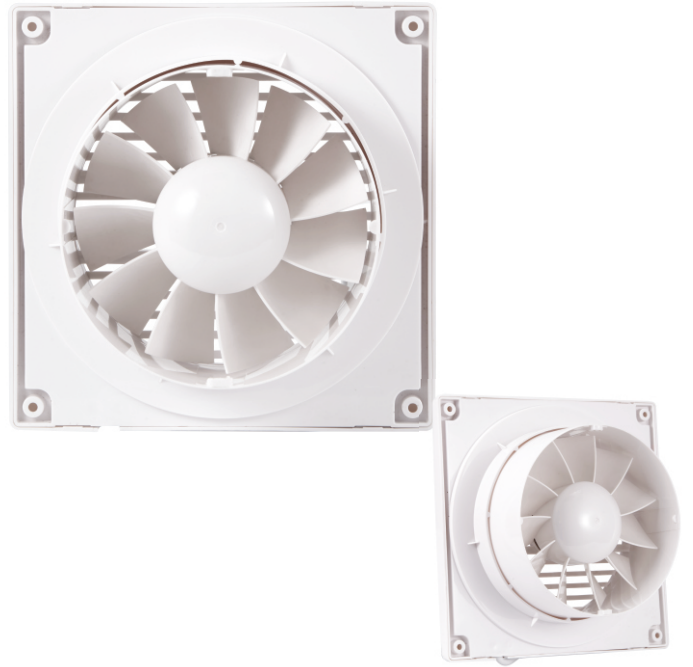

90GQ503 ■
5 WAYS ELECTRIC
COOKING GAS BURNER