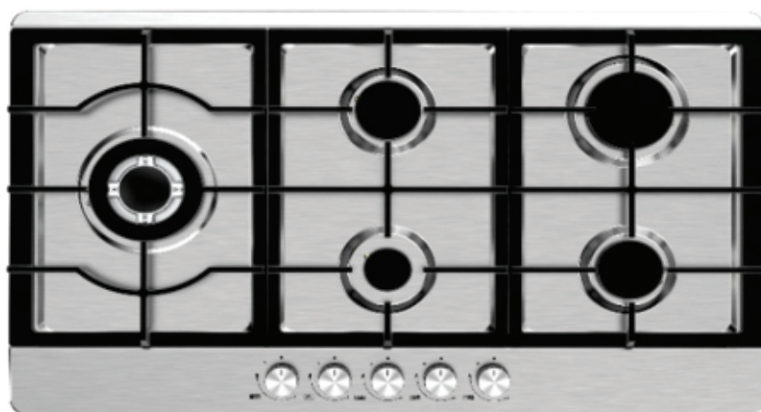

APC-B2 ■

90SP005 ■
5 WAYS ELECTRIC
COOKING GAS BURNER